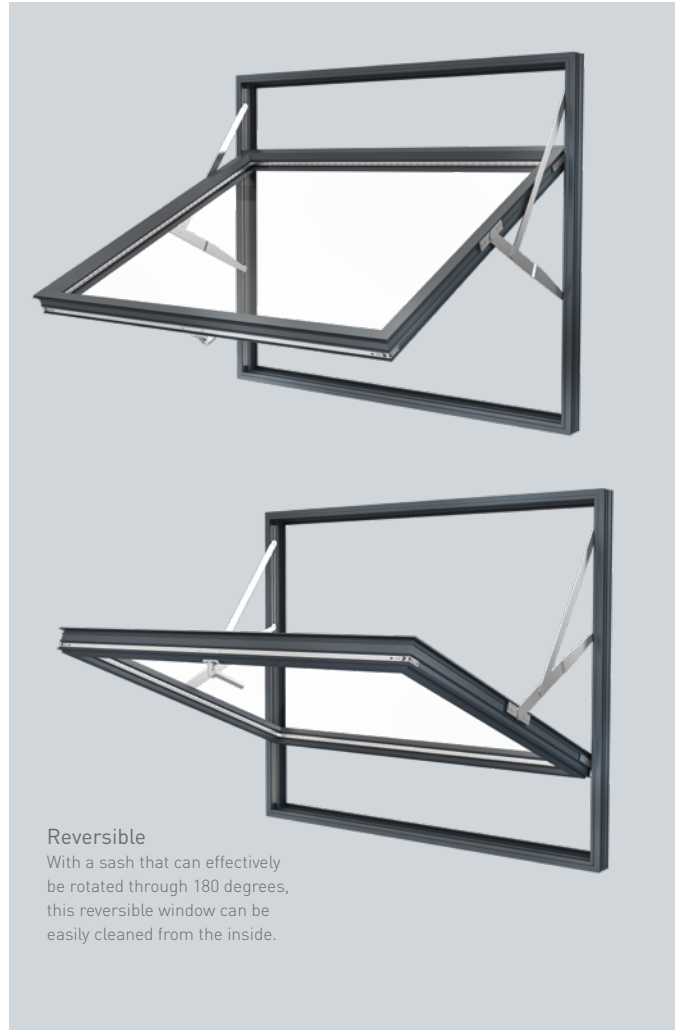

Certified
KM 81580

Certified
KM 81543

Certified
PAS 24:2016

Certified
BS 4873:2016

U Value
1.6W/m²K

Air
600Pa

Water
600Pa

Wind
2400Pa

TH Max Width
2000mm*

TH Max Height
2500mm*

SH Max Width
840mm*

SH Max Height
1500mm*

PL Max Width
2000mm*

PL Max Height
3000mm*

RV Max Width
1500mm*

RV Max Height
1558mm*

*Refer to fabrication manual for correct hardware & size range to PAS24

Alitherm 700

Alitherm 700 is an innovative solution for enhanced natural ventilation, allowing for a balanced, effective airflow whilst maintaining security and safety. The system includes side and top hung casements, parallel opening, as well as a top-swing, reversible option.

- British Standard Kitemark KM81580
- British Standard Kitemark KM81543
- PAS 24:2016
- BS 4873:2016
- Typical U Value 1.6 W/m²K (using 1.0 W/m²K centre pane)
- U Value 1.0 W/m²K (for the reversible using 0.3 W/m²K centre pane)

Parallel Casement
Enabling air to flow through all four sides of the opening, our parallel opening windows are a safe and secure option for natural ventilation.