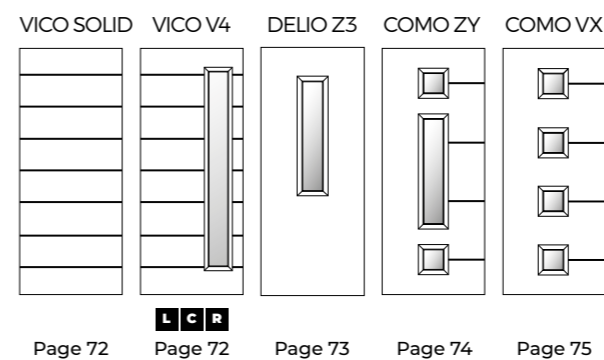

CHOOSE YOUR STYLE

CHOOSE ALUMINIUM CASSETTE

Exclusive to Virtu-al!

CHOOSE YOUR OUTER FRAME

Page 85
Choose from uPVC or slim aluminium frames

CHOOSE YOUR DOOR COLOUR

Pages 4-5

Choose from 7 standard colours, 15 superior colours and any RAL colour.