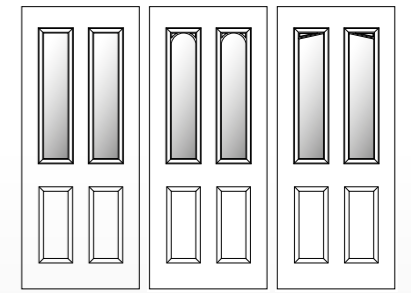

CLIFTON GLASS

STYLES

Explore a variety of additional glass designs for this door style on our website.

▲ Glazing: Nusco | Colour: Plum | Hardware: Superior Black