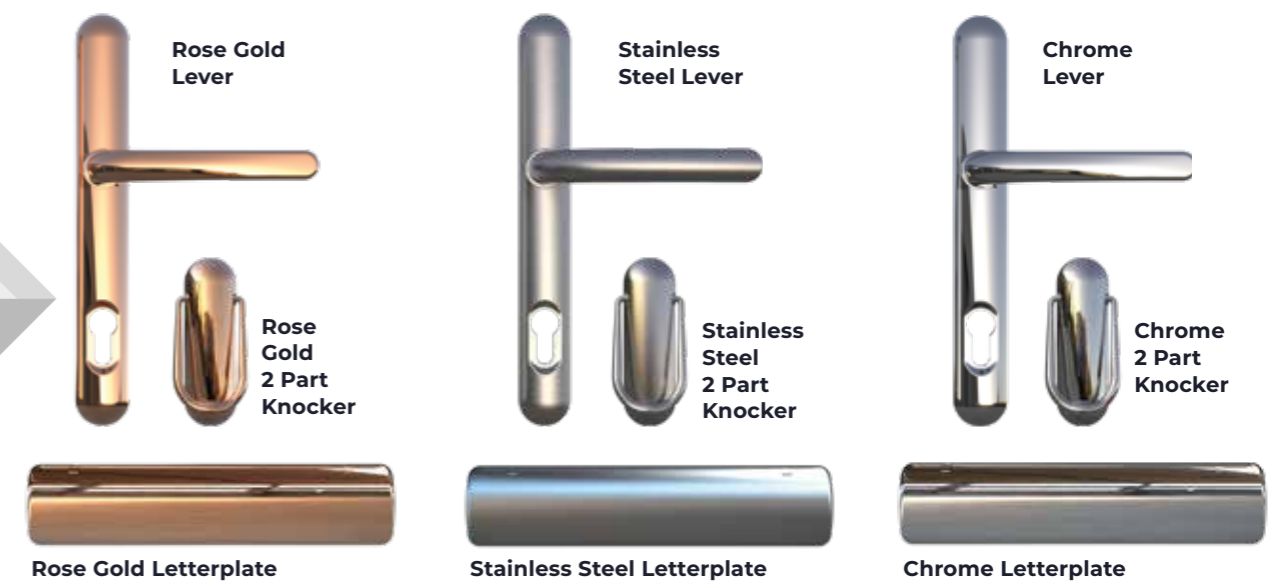

HARDWARE IN DETAIL

SUPERIOR

Hardware
All our superior hardware range is available in white, gold, black, graphite, chrome and stainless steel

* Stainless steel hardware comes with a comprehensive anti corrosion guarantee

CONTEMPORARY

* Stainless steel hardware comes with a comprehensive anti corrosion guarantee

TRADITIONAL

SWEET