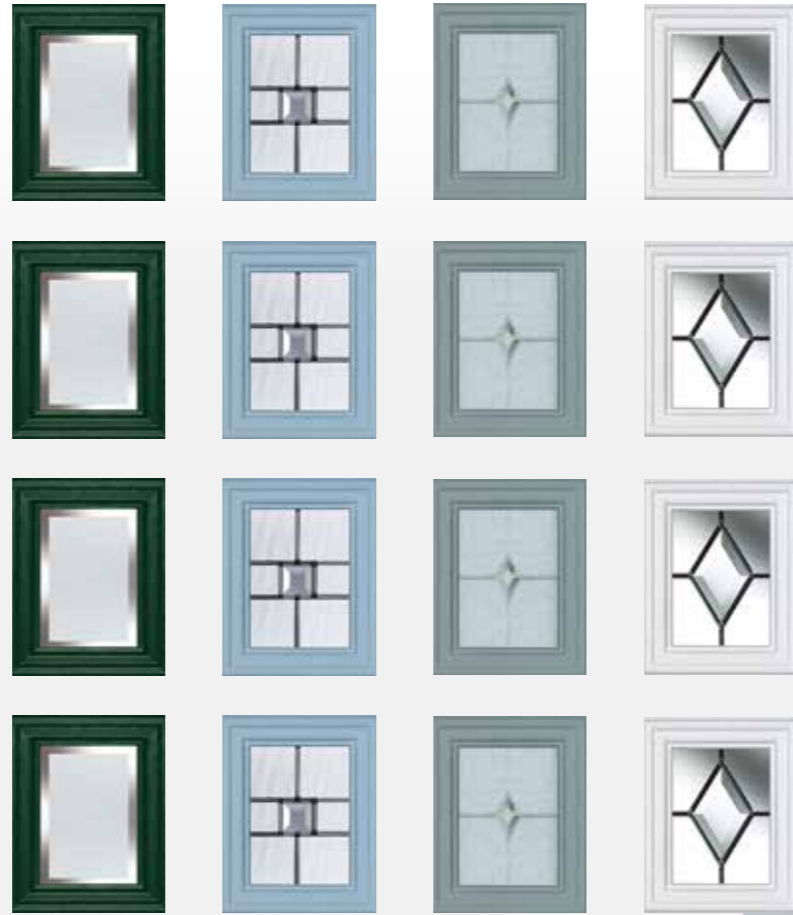

# 4 GLASS

Garda 4 - Bienno

Belice Majestic Mezzano Prism