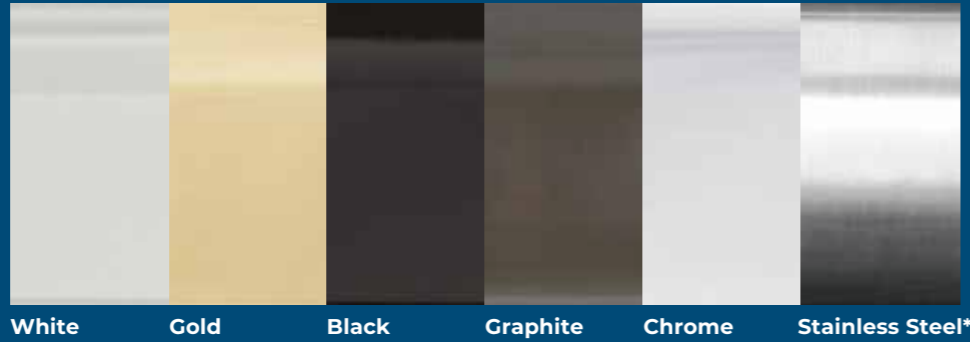

HARDWARE IN DETAIL

SUPERIOR

Hardware
All our superior hardware range is available in white, gold, black, graphite, chrome and stainless steel