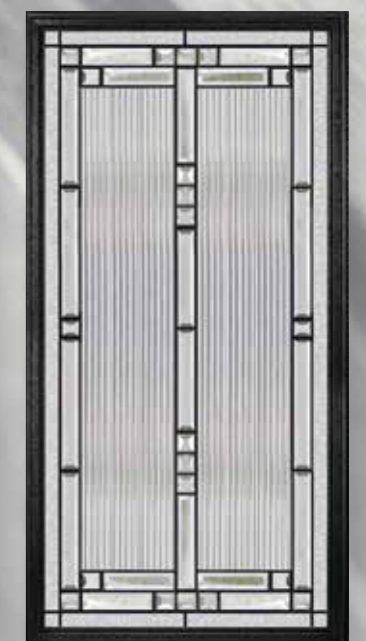

STYLES

HARTON GLASS

Explore a variety of additional glass designs for this door style on our website.

Titanium