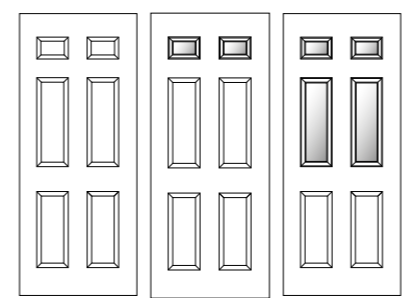

CARLTON 4 GLASS

▲ Glazing: Titanium | Colour: Agate | Hardware: Traditional Black

STYLES