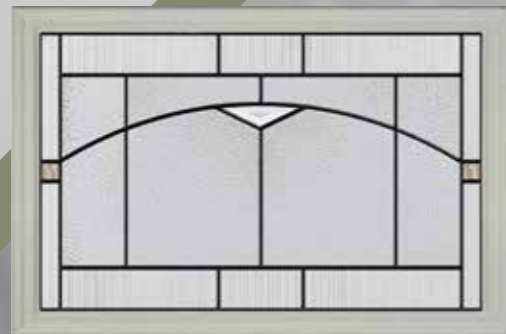

Topaz

STYLES