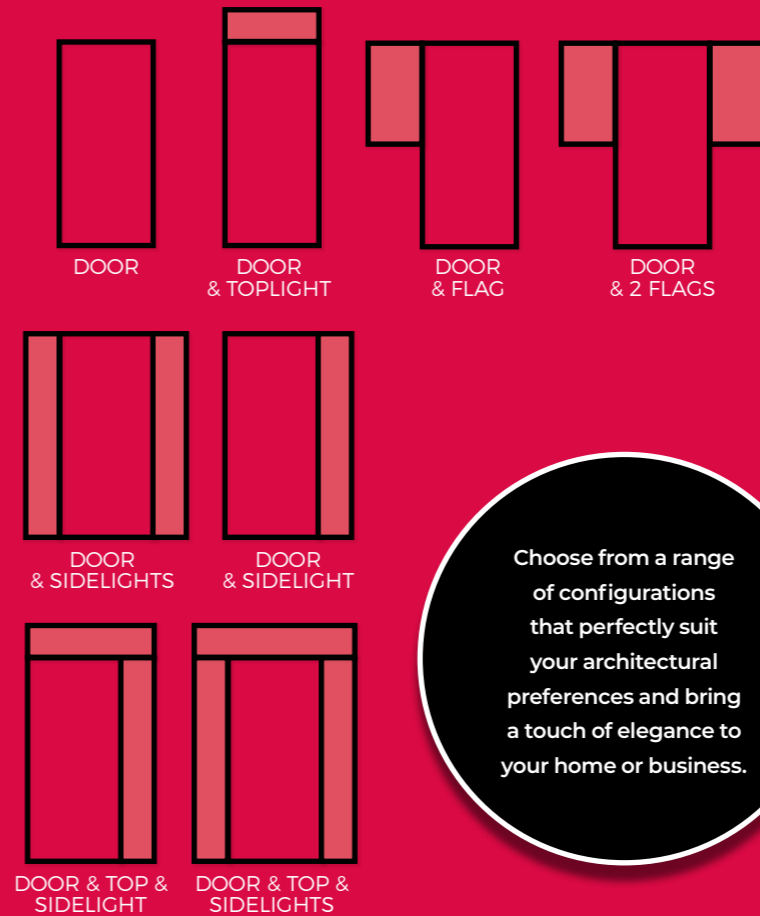

# SIDE PANELS & SIDE LIGHTS

Adding side panels can provide the ultimate statement door. Our range allows your imagination to run wild with glass options and panel designs.

Glazed side panels and sidelights can coordinate with the glass of the composite door, or you have the option to select from our range of backing glass on page 84.

# FRAME STYLES

UPVC

ALUMINIUM

Opt for either a uPVC or Aluminium outer frame to enhance the aesthetic of your current windows and doors. Achieve colour coordination by matching the composite door frames internally and externally, or select from a palette of over 2,500 RAL colours.

# DOOR CONFIGURATION

Choose from a range of configurations that perfectly suit your architectural preferences and bring a touch of elegance to your home or business.